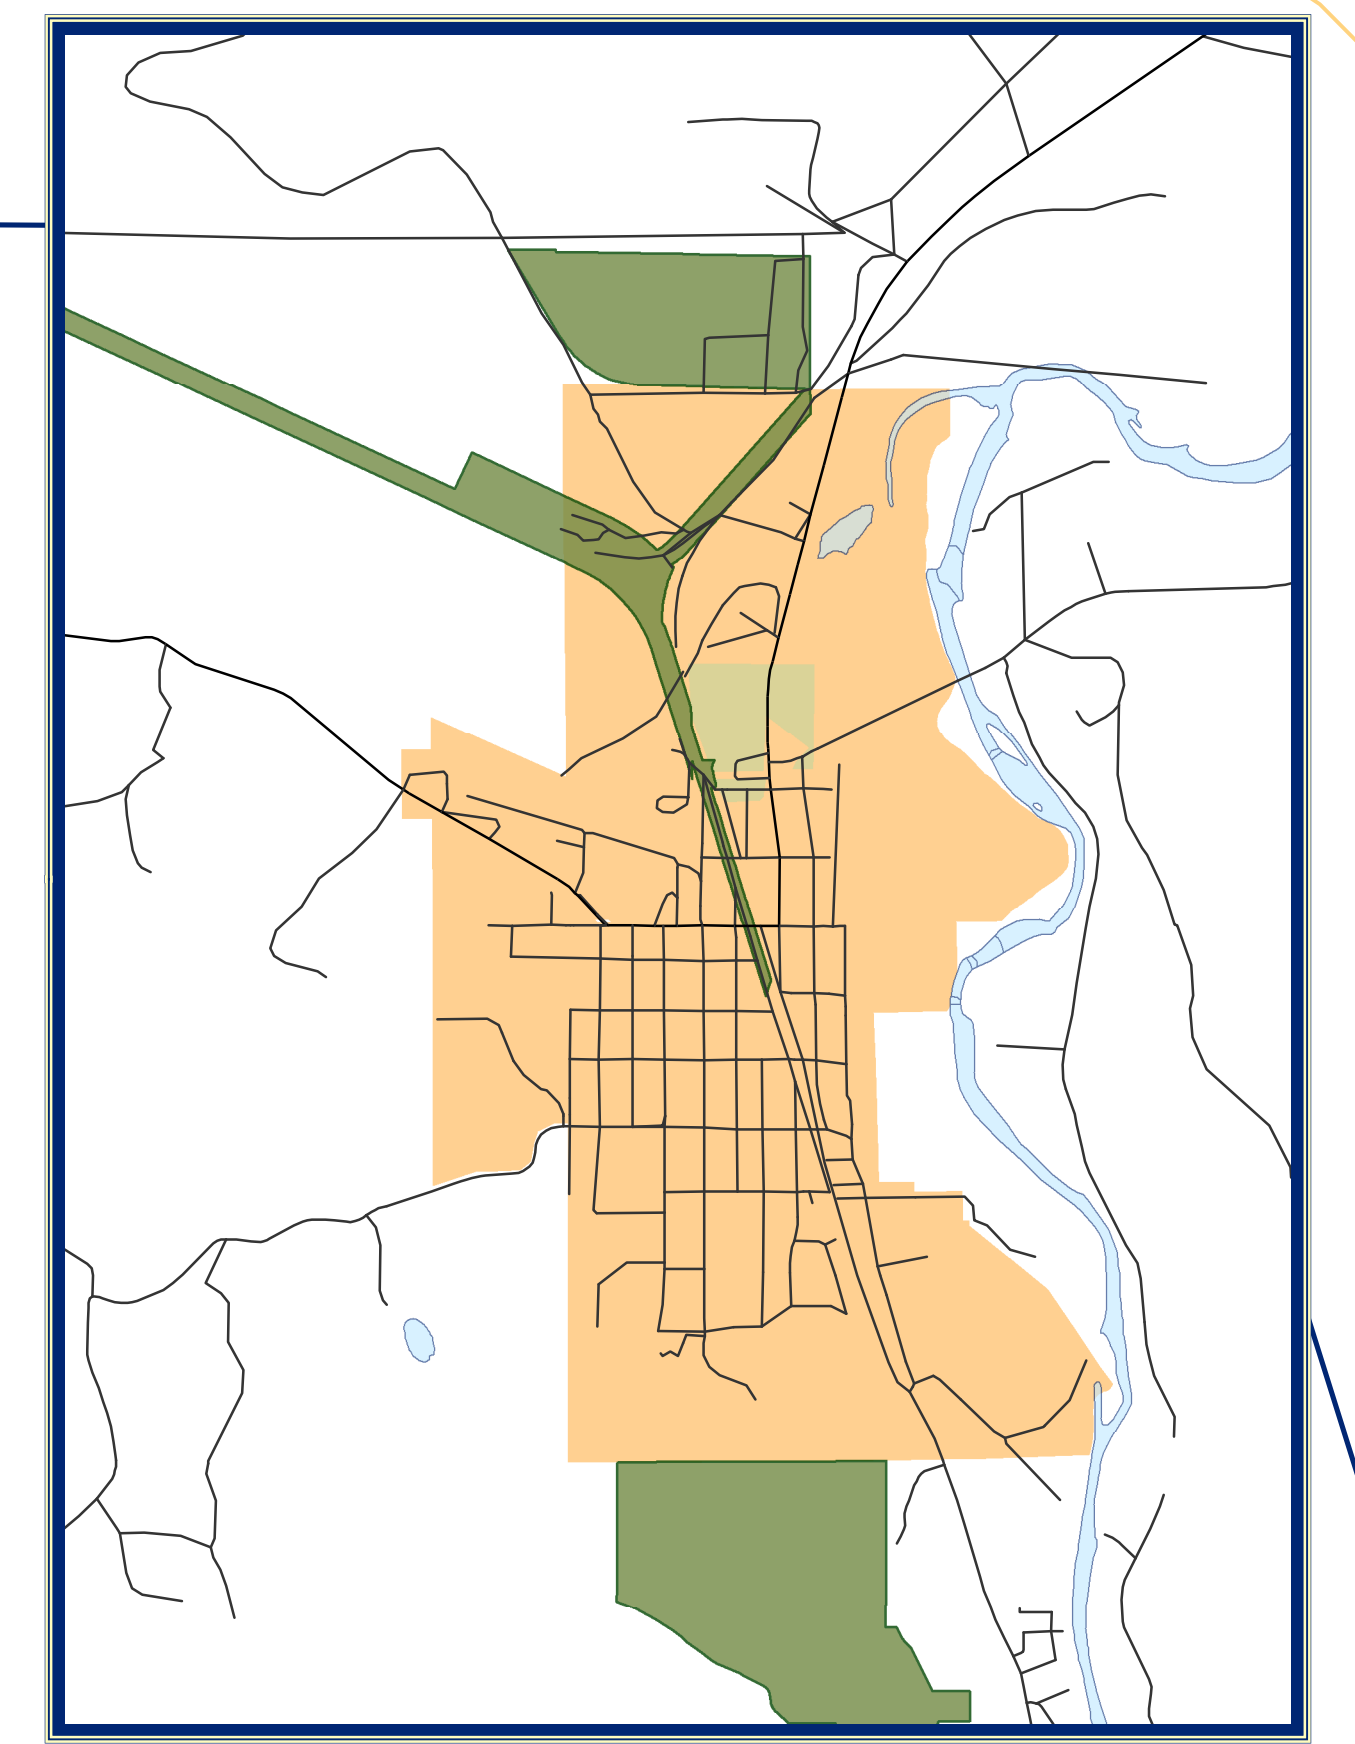

# DARRINGTON ARCHERY RANGE

## Legend

-  Clubhouse
-  Kiosk / Fee Station
-  Restroom
-  Fire Pit
-  Bench
-  Flag Pole
-  Water
-  Gate
-  Target
-  Main Drive
-  Main Trail
-  Dylan Range
-  Deer Range
-  Bobcat Range
-  Coyote Range
-  Cougar Range
-  20ft contours